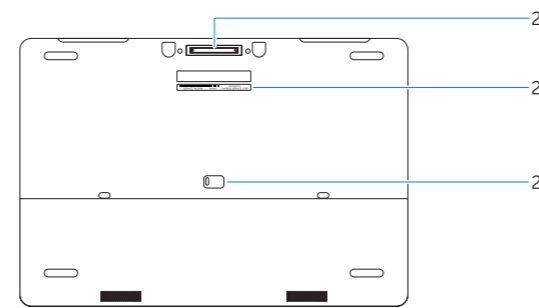

Trợ giúp và Mẹo | التعليمات والتلميحات

Features

Fitur | Funciones | Tính năng | الميزات

- 1. Microphone
- 2. Camera (optional)
- 3. Camera-status light (optional)
- 4. Network connector
- 5. Power connector
- 6. Power button (without LED)
- 7. Security-cable slot
- 8. USB 3.0 connector
- 9. Headset connector
- 10. Memory card reader
- 11. Fingerprint reader (optional)
- 12. Battery-status light
- 13. Hard-drive activity light
- 14. Power-status light
- 15. Speakers
- 16. Touchpad
- 17. Contactless smartcard reader (optional)
- 18. Smartcard reader (optional)
- 19. USB 3.0 connector
- 20. Mini DisplayPort connector
- 21. HDMI connector
- 22. USB-C connector (optional)
- 23. Docking connector
- 24. Service-tag label
- 25. Door and battery release latch